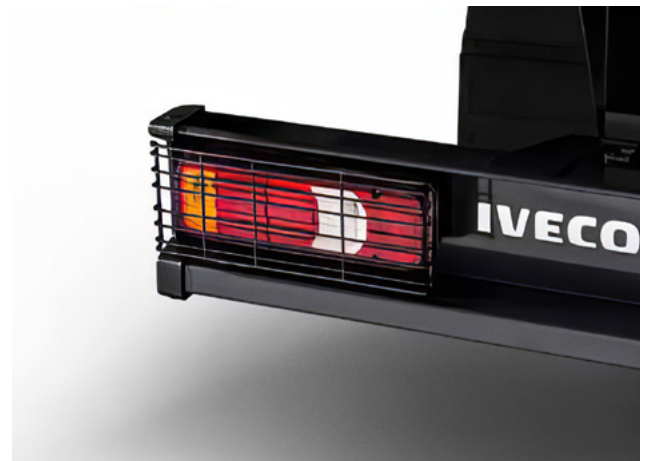

LED Rear Light

The LED rear light greatly improves your vehicle's visibility and safety in all conditions, whilst requiring much less energy than standard lights.

PN	Description
500051654	Plate required for first assembly
500051673	Right-hand LED rear light
500051674	Left-hand LED rear light