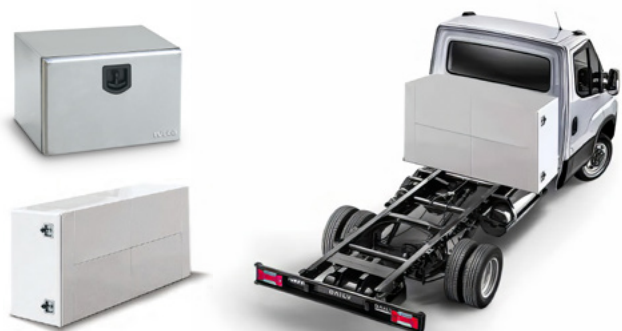

Tool Boxes

Perfect for outfitting any type of vehicle thanks to the wide range of accessories and customisations available.

PN	Description
500050200	Matt Stainless Steel Case 500 x 350 x 400mm (5000505215 Brackets)
500050210	Rear Cab Wall Storage Box in White painted Stainless Steel / 500 x 1200 x 1870mm